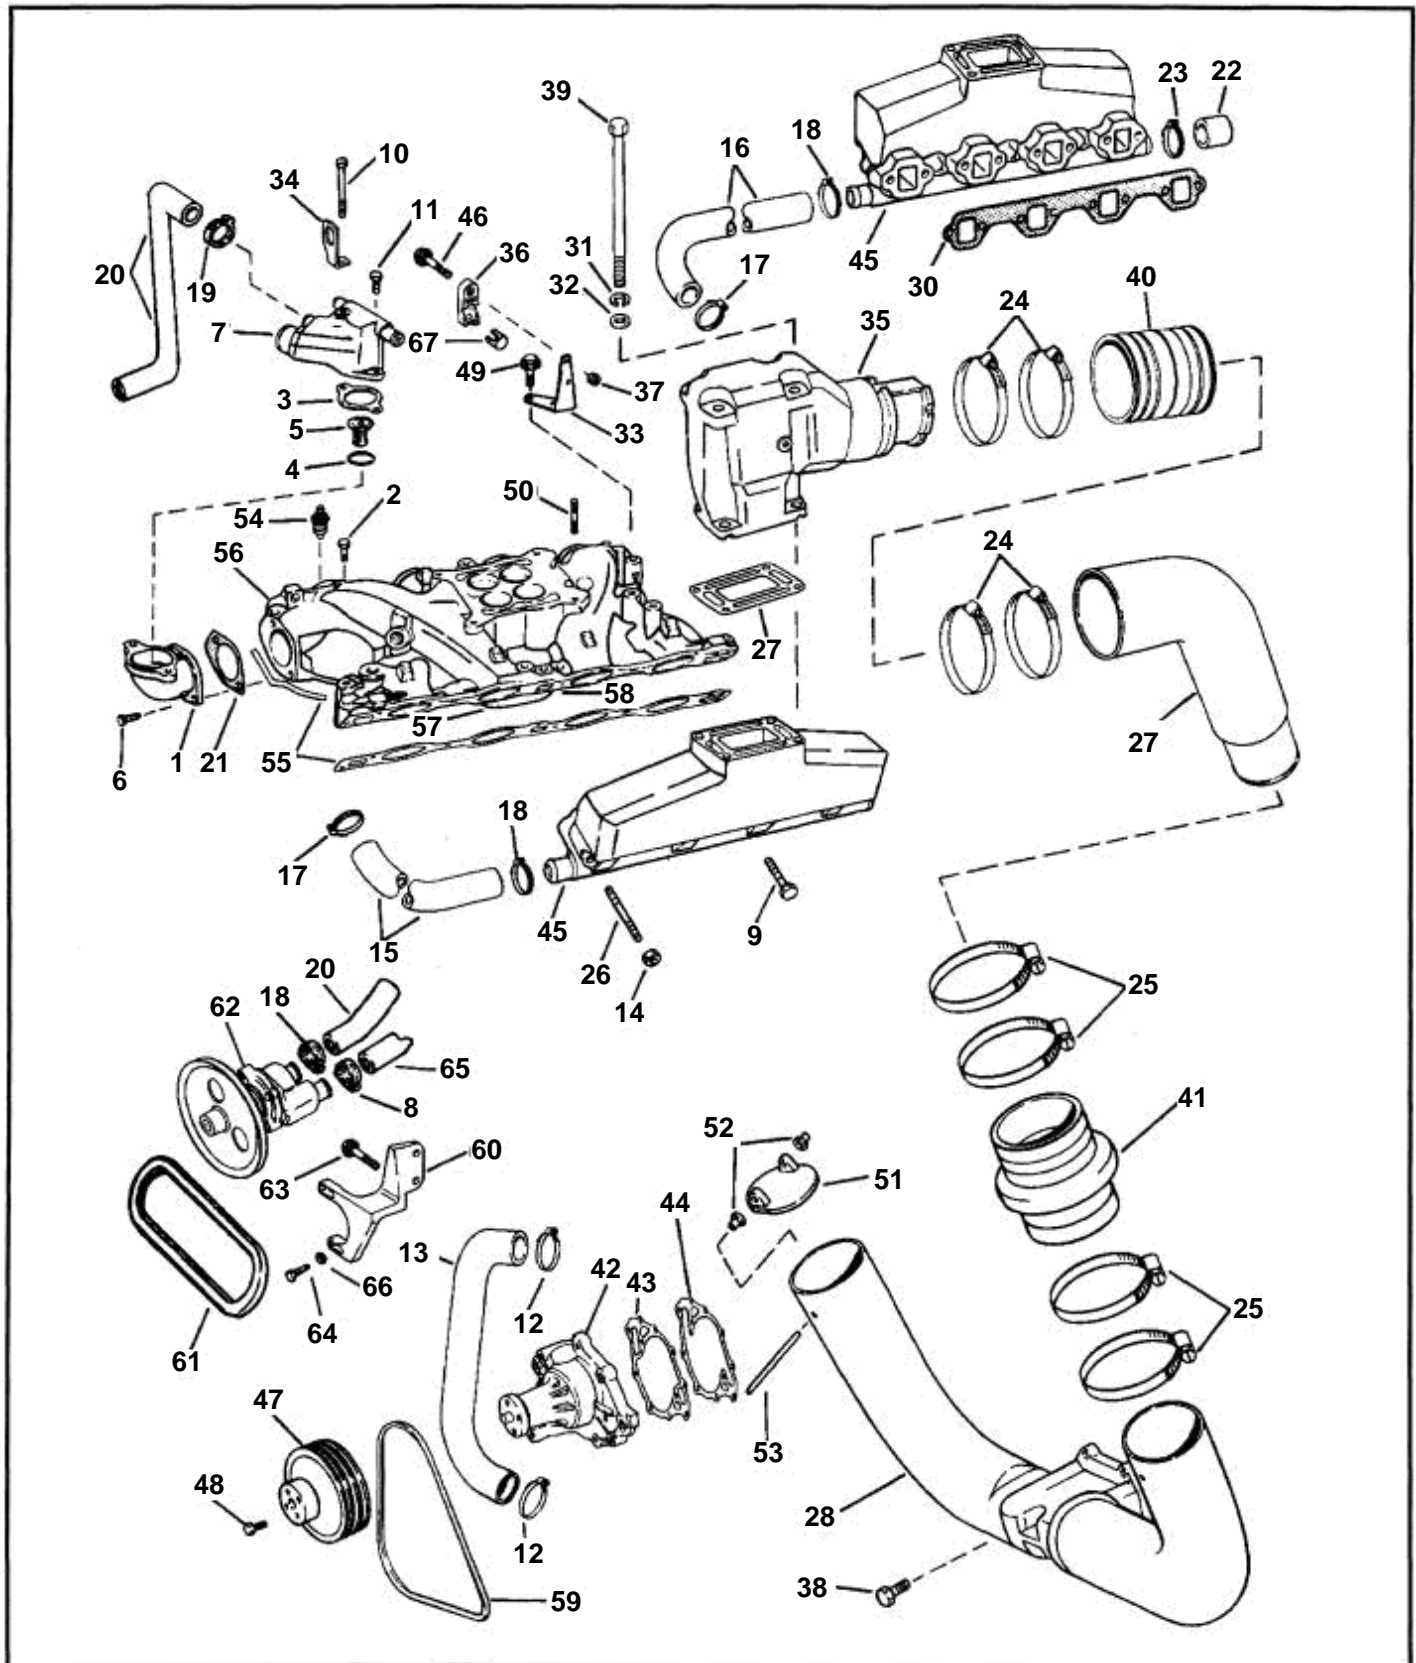

# INTAKE MANIFOLD, EXHAUST, & COOLING, FL

REF	PART NO.	QTY	DESCRIPTION	NOTES
1	3853245	1	Adapter, Thermostat hsg	
2	3853036	X	Screw, Intake manifold	
3	3852111	1	Gasket, Thermostat hsg to engine	
4	3852071	1	O-ring, Thermostat	
5	3852216	1	Thermostat, Engine	
6	3853471	2	Screw, Adapter to intake manifold, therm hsg	
7	3850360	1	Thermostat housing, Thermostat hsg	
8	3850422	1	Clamp, Water pump inet	
9	3853155	6	Screw, Exhaust manifold	
10	3853391	1	Screw, Lift bracket & thermostat hsg	To intake manifold
11	3853401	1	Screw, Thermostat hsg to adapter, short	
12	3852098	2	Clamp, Therm hsg to water pump	
13	3852300	1	Hose, Thermostat hsg to water pump	
14	3853404	12	Lock nut, Exhaust manifold to engine	
15	3853633	1	Hose, Thermostat hsg to exhaust manifold	Port
16	3853420	1	Hose, Thermostat hsg to exhaust manifold	Stbd
17	3853780	2	Clamp, To thermostat hsg	
18	3852602	2	Clamp, Exhaust manifold	
19	3852602	1	Clamp, Thermostat inlet	
20	3855637	1	Hose, Water pump to therm hsg	
21	3852456	1	Gasket, Therm adapter to intake manifold	
22	3852476	2	Cap, Exhaust manifold	
23	3852602	2	Clamp, Cap to exhaust manifold	
24	3852604	4	Clamp, Hose, exhaust pipe	
25	3852604	8	Clamp, Hose, exhaust pipe	
26	3853434	10	Stud, Exhaust manifold to cylinder head	
27	3853384	2	Exhaust pipe, Exhaust pipe assy to exhaust elbow	SX, DP-S
	3850213	2	Exhaust pipe, Upper	290 DP
28	3855281	1	Exhaust pipe	SX, DP-S
	3851000	1	Exhaust pipe	290 DP
29	3850496	2	Gasket, Elbow to exhaust manifold	
30	3852455	2	Gasket, Manifold to engine	
31	3852002	8	Lock washer, Exhaust elbow to manifold	
32	3852058	8	Washer, Exhaust elbow to manifold	
33	3850223	1	Bracket, Throttle anchor	
34	3852649	1	Bracket, Center lift	
35	3855270	2	Exhaust pipe, Port & starboard	
36	3850266	1	Anchorage, Throttle cable	
37	3852118	1	Nut, Anchor, throttle cable to bracket	
38	3855472	4	Screw, Pipe to gimbal	
39	3852830	8	Screw, Elbow to exhaust manifold	
40	3852696	2	Exhaust hose, Exhaust elbow to exhaust pipe	Upper
41	3852741	2	Hose, Upper exhaust pipe to exhaust pipe	
42	3853796	1	Coolant pump	
43	3850596	1	Gasket, Water pump plate	
44	3852824	1	Gasket, Water pump	
45	3852347	2	Exhaust pipe	Port & stbd
46	3852048	1	Screw, Anchor, throttle cable to bracket	
47	3854187	1	Pulley, Water pump	
48	3853390	4	Screw, .Water pump pulley to hub	
49	3853428	2	Screw, Bracket, throttle anchor	To intake manifold
50	3853074	4	Stud, Intake manifold	
51	3853864	2	Seal, Exhaust pipe	
52	3855517	4	Bushing, Exhaust seal assy to exhaust pipe	
53	3852753	2	Pin, Exhaust seal assy to exhaust pipe	
54	3853787	1	Temperature sensor, Water temp	
	3855701	1	Temperature sensor, Water temp, dual station	
55	3853912	1	Gasket kit, Intake	
56	3853911	1	Manifold	
57	3854396	1	· Baffle, Intake manifold	
58	3852421	1	· Screw, Baffle, intake manifold	
59	3852106	1	V-belt, Alternator pulley	
60	3855640	1	Bracket, Water pump	
61	973535	1	V-belt, Water pump	